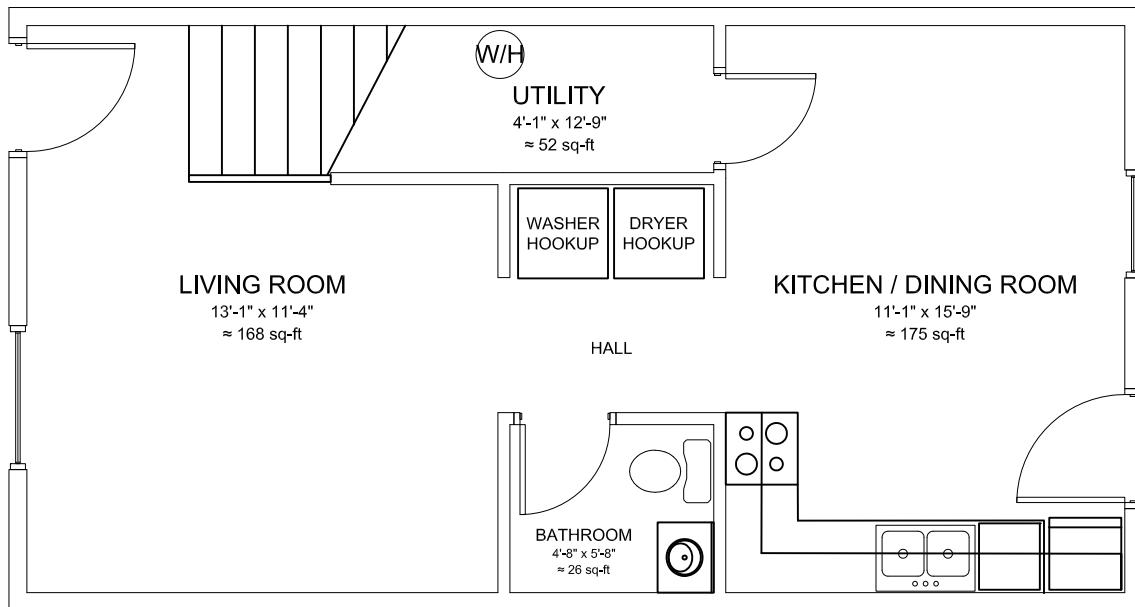

Second Floor

First Floor

Student Village:
Townhouse
≈ 920 sq-ft
Actual dimensions may vary slightly
from those shown.