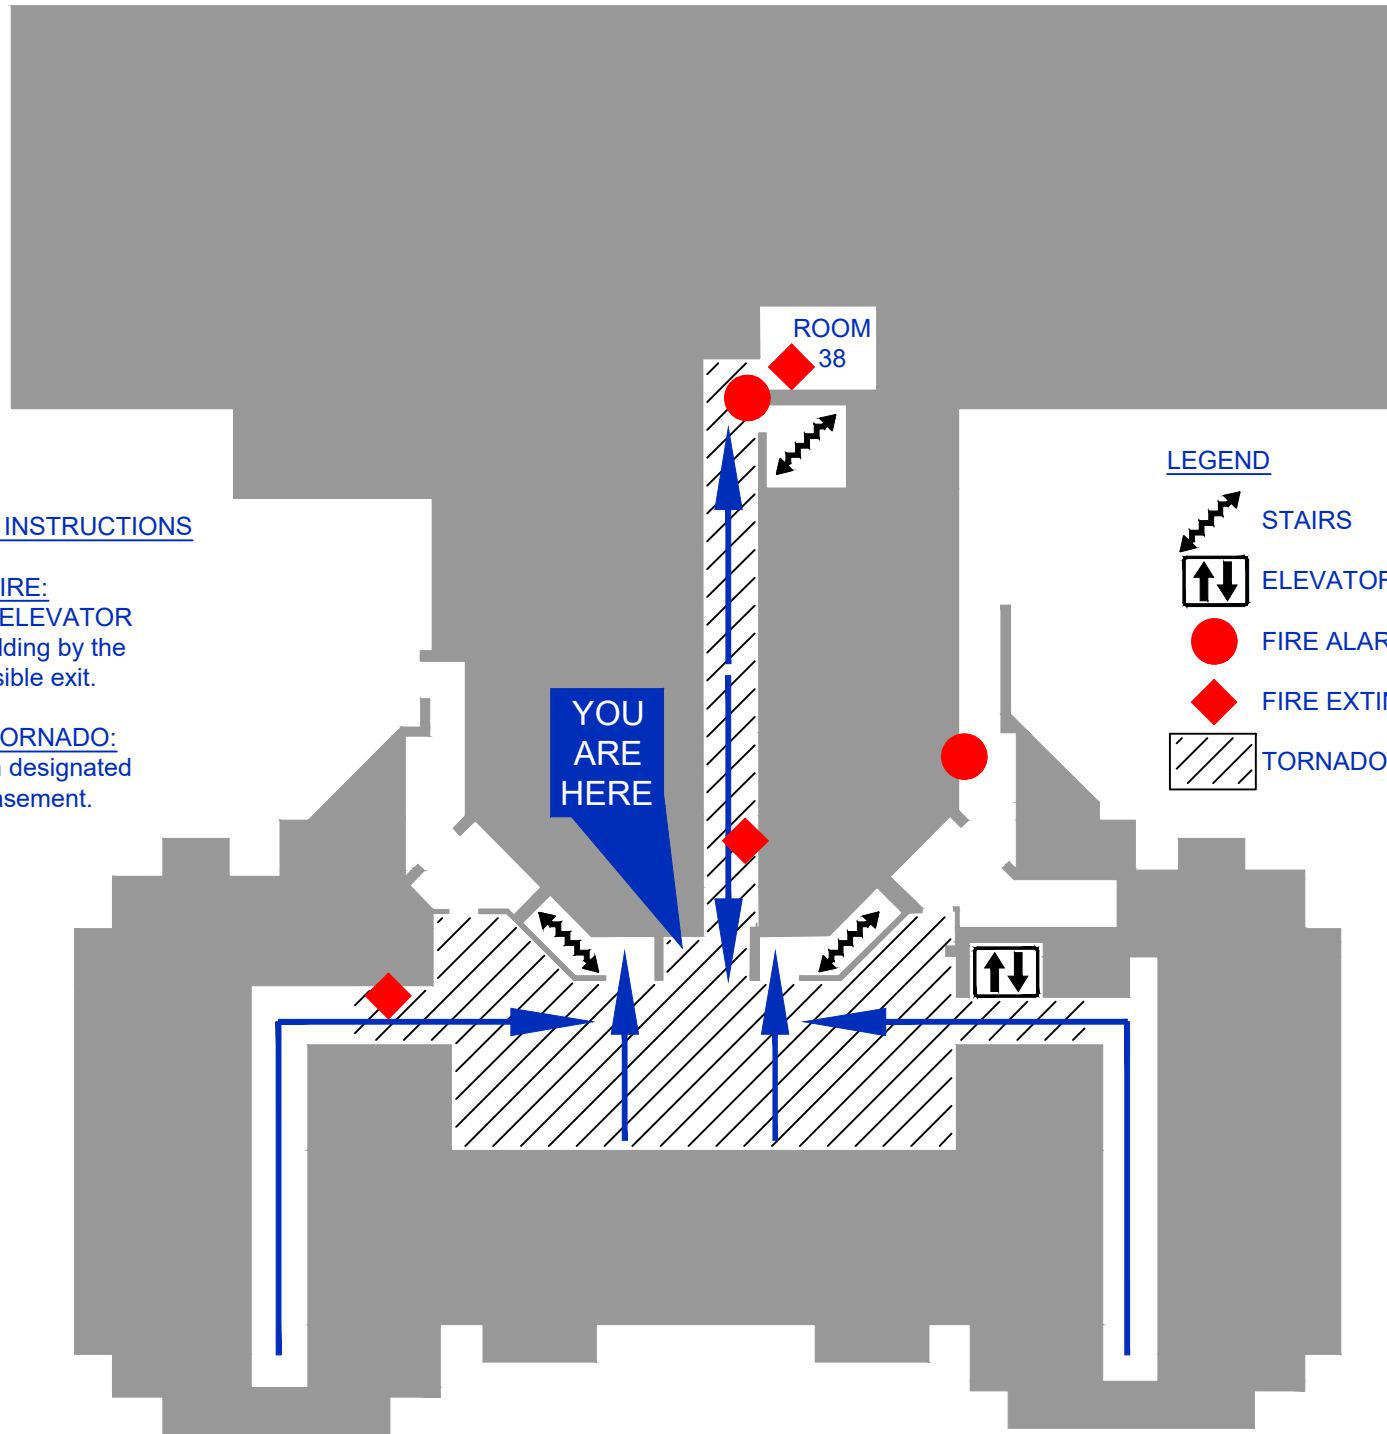

EMERGENCY ESCAPE PLAN

EMERGENCY INSTRUCTIONS

IN CASE OF FIRE:
DO NOT USE ELEVATOR
Vacate the building by the nearest accessible exit.

IN CASE OF TORNADO:
Seek shelter in designated areas of the basement.

LEGEND

-  STAIRS
-  ELEVATOR
-  FIRE ALARM PULL STATION
-  FIRE EXTINGUISHER
-  TORNADO SHELTER

BARNARD HALL BASEMENT

EMERGENCY ESCAPE PLAN

EMERGENCY INSTRUCTIONS

IN CASE OF FIRE:
DO NOT USE ELEVATOR
Vacate the building by the nearest accessible exit.

IN CASE OF TORNADO:
Seek shelter in designated areas of the basement.

LEGEND

-  STAIRS
-  ELEVATOR
-  FIRE ALARM PULL STATION
-  FIRE EXTINGUISHER
-  TORNADO SHELTER

COWDEN HALL/BOWLD MUSIC LIBRARY GROUND LEVEL