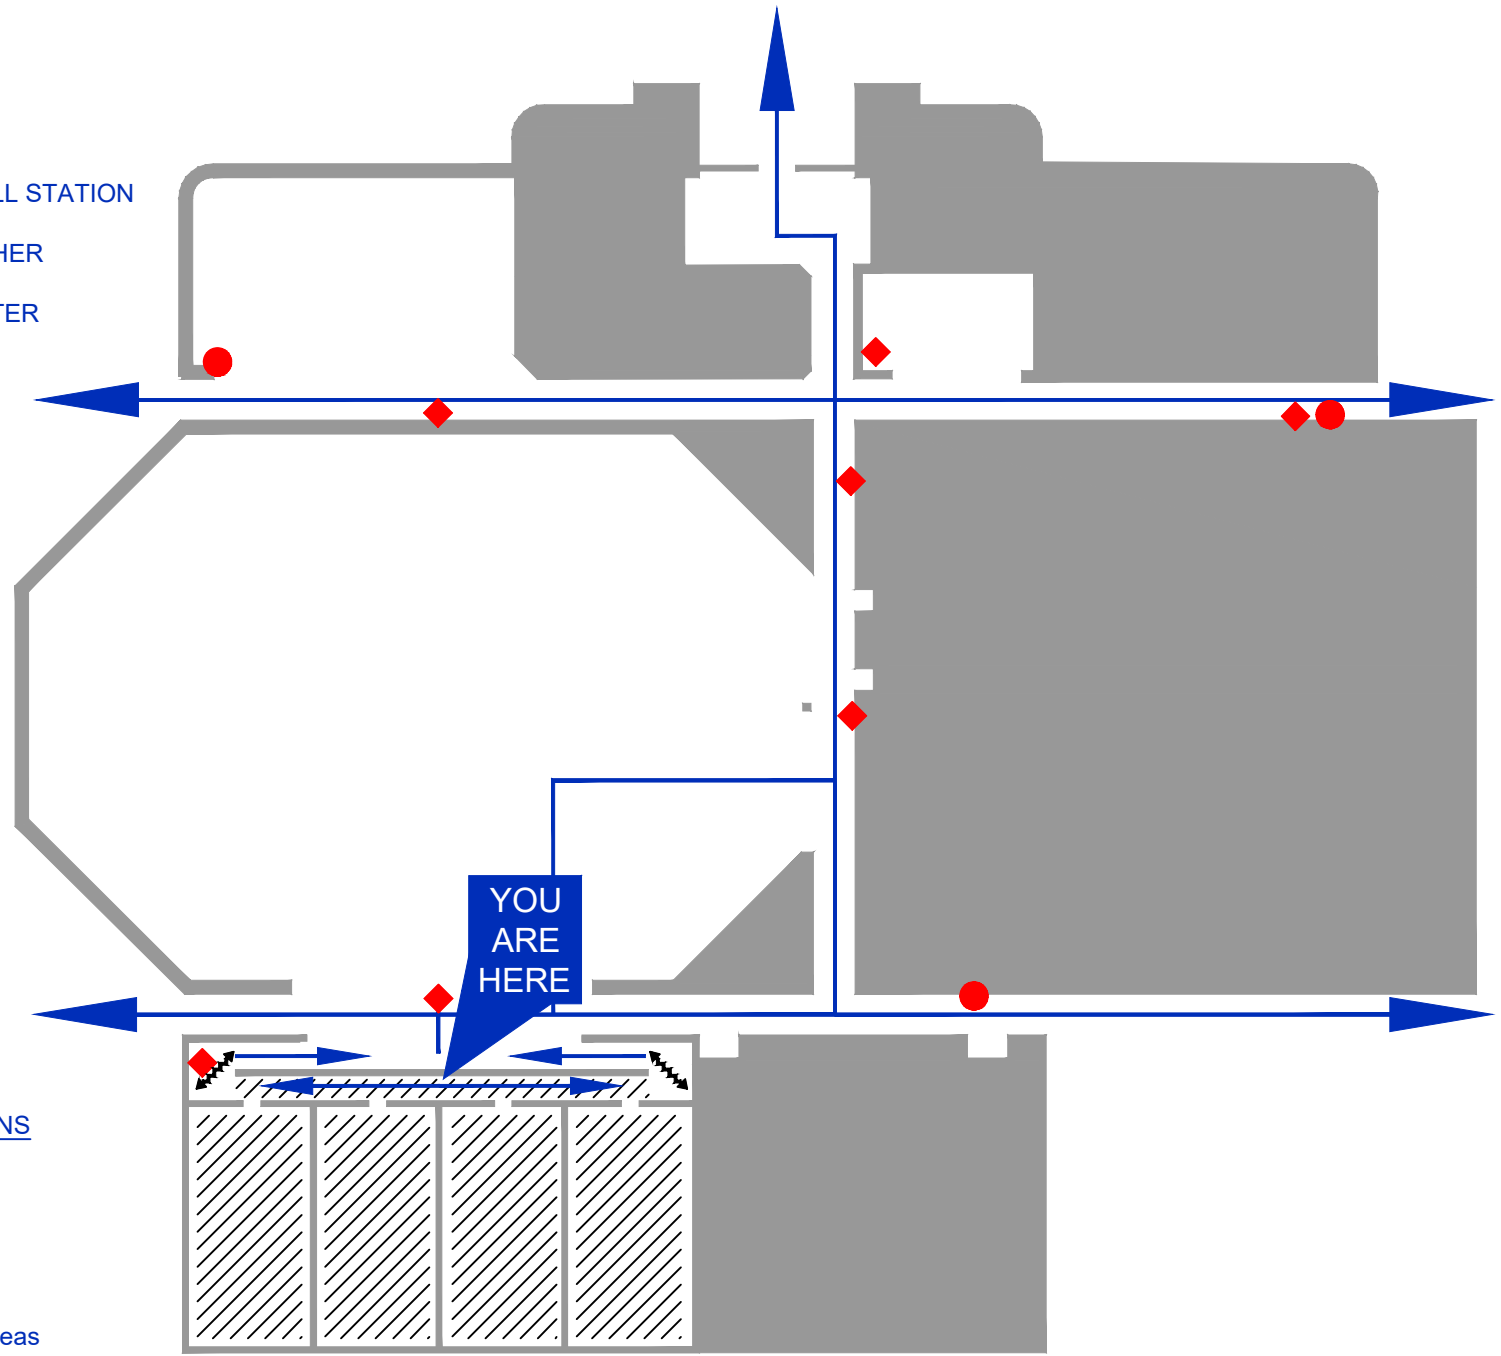

EMERGENCY ESCAPE PLAN

LEGEND

- STAIRS
- FIRE ALARM PULL STATION
- FIRE EXTINGUISHER
- TORNADO SHELTER

EMERGENCY INSTRUCTIONS

IN CASE OF FIRE:
Vacate the building by the
nearest accessible exit.

IN CASE OF TORNADO:
Seek shelter in designated areas

RECREATION AEROBICS CENTER