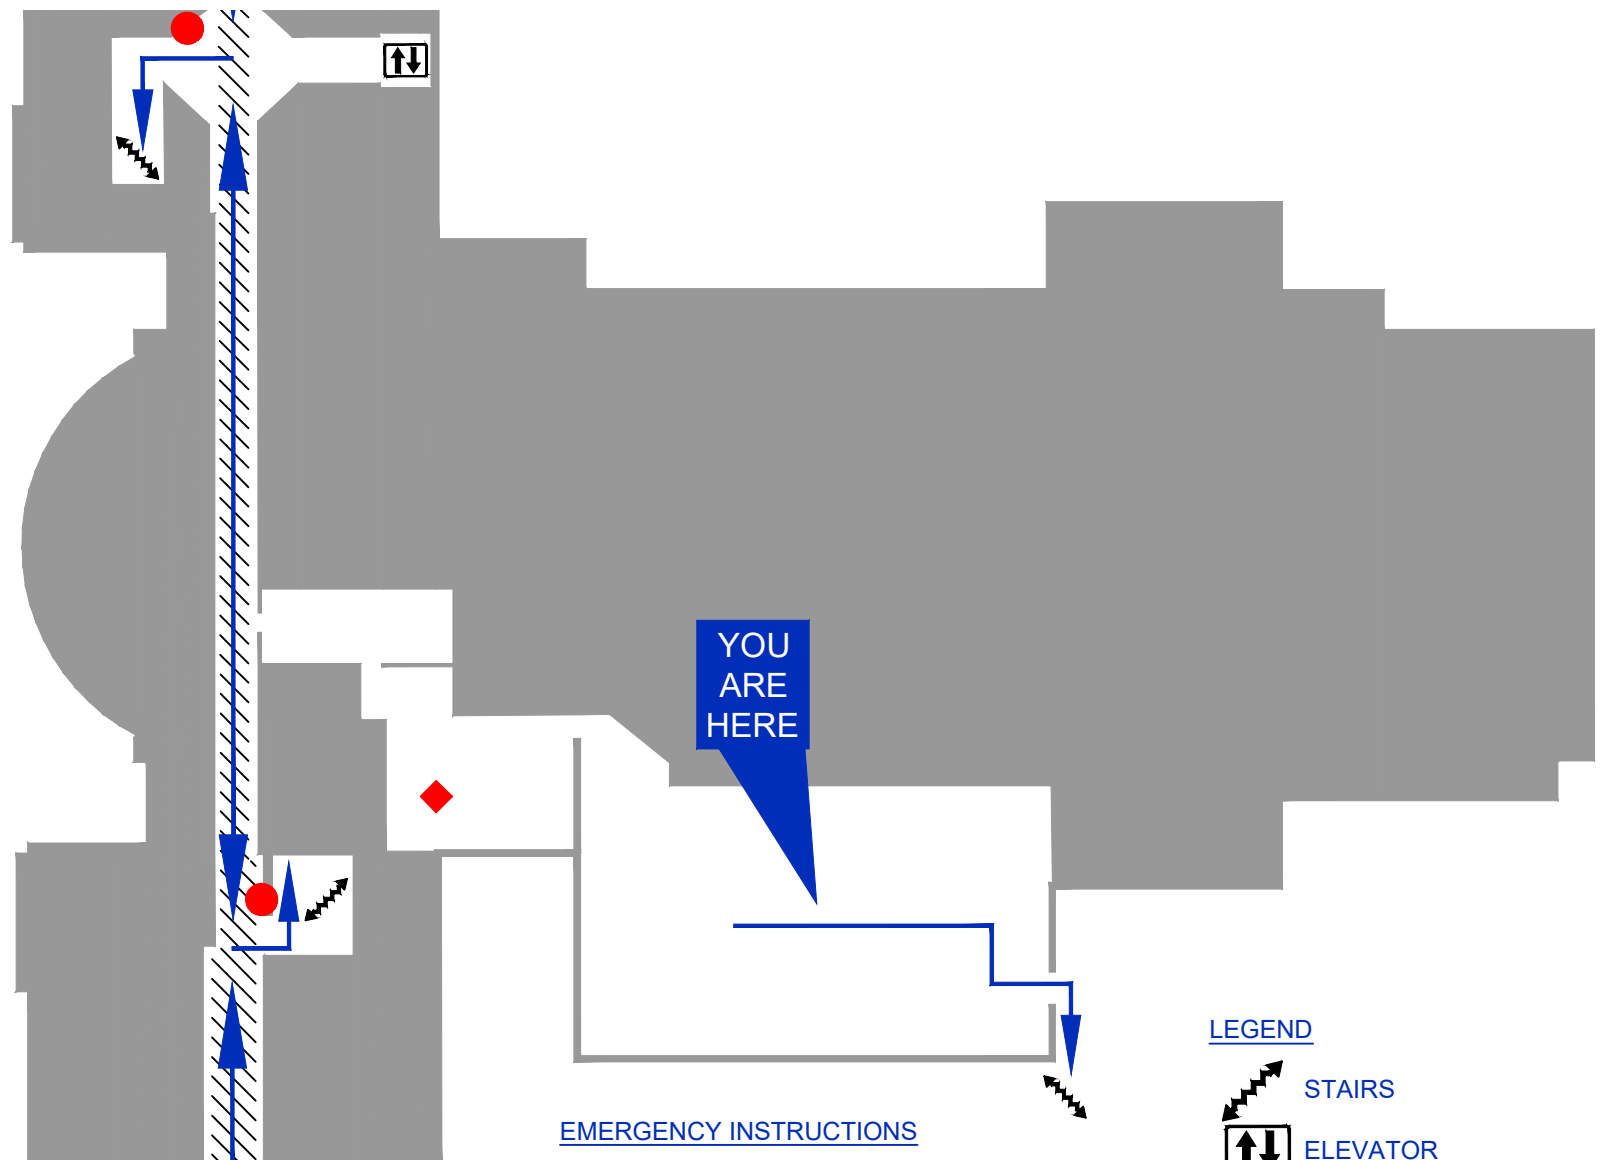

IN CASE OF FIRE:
DO NOT USE ELEVATOR
Vacate the building by the
nearest accessible exit.

IN CASE OF TORNADO:
Seek shelter in designated
areas of the basement.

LEGEND

-  STAIRS
-  ELEVATOR
-  FIRE ALARM PULL STATION
-  FIRE EXTINGUISHER
-  TORNADO SHELTER

FLEMING HALL BASEMENT

EMERGENCY ESCAPE PLAN

YOU ARE HERE

EMERGENCY INSTRUCTIONS

IN CASE OF FIRE:
DO NOT USE ELEVATOR
Vacate the building by the
nearest accessible exit.

IN CASE OF TORNADO:
Seek shelter in designated
areas of the basement.