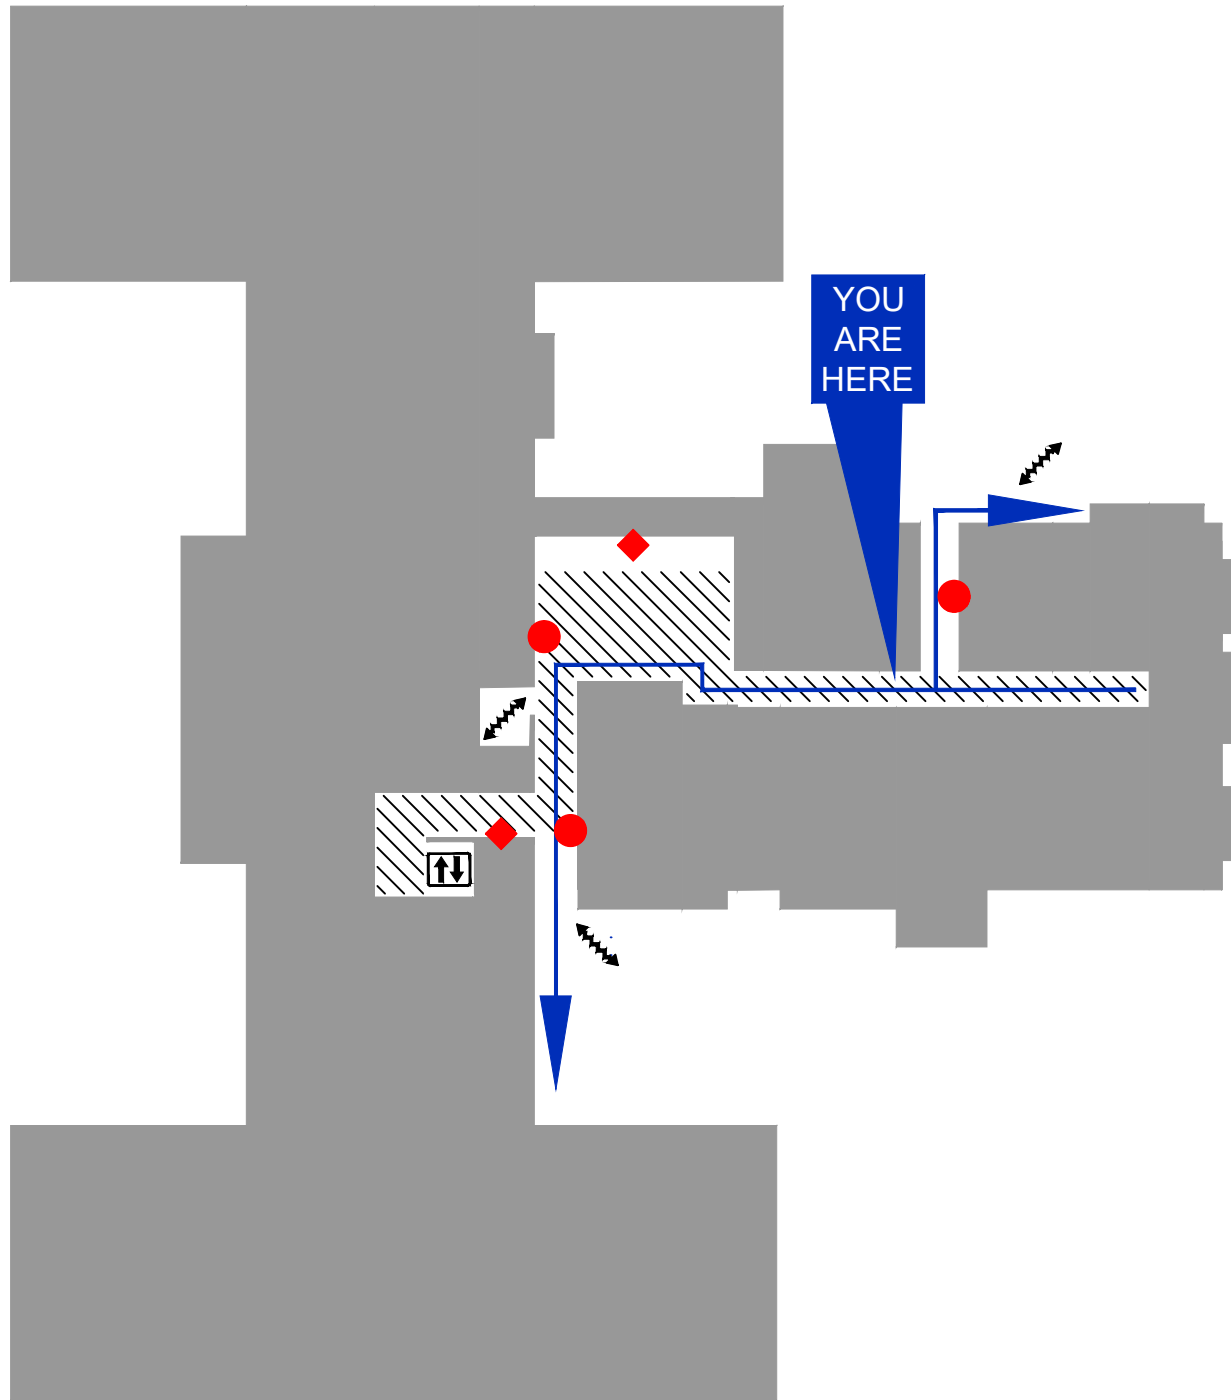

LEGEND

-  STAIRS
-  ELEVATOR
-  FIRE ALARM PULL STATION
-  FIRE EXTINGUISHER
-  TORNADO SHELTER

EMERGENCY ESCAPE PLAN

EMERGENCY INSTRUCTIONS

IN CASE OF FIRE:
DO NOT USE ELEVATOR
Vacate the building by the
nearest accessible exit.

IN CASE OF TORNADO:
Seek shelter in designated
areas of the basement.

LEGEND

-  STAIRS
-  ELEVATOR
-  FIRE ALARM PULL STATION
-  FIRE EXTINGUISHER
-  TORNADO SHELTER

EMERGENCY ESCAPE PLAN

EMERGENCY INSTRUCTIONS