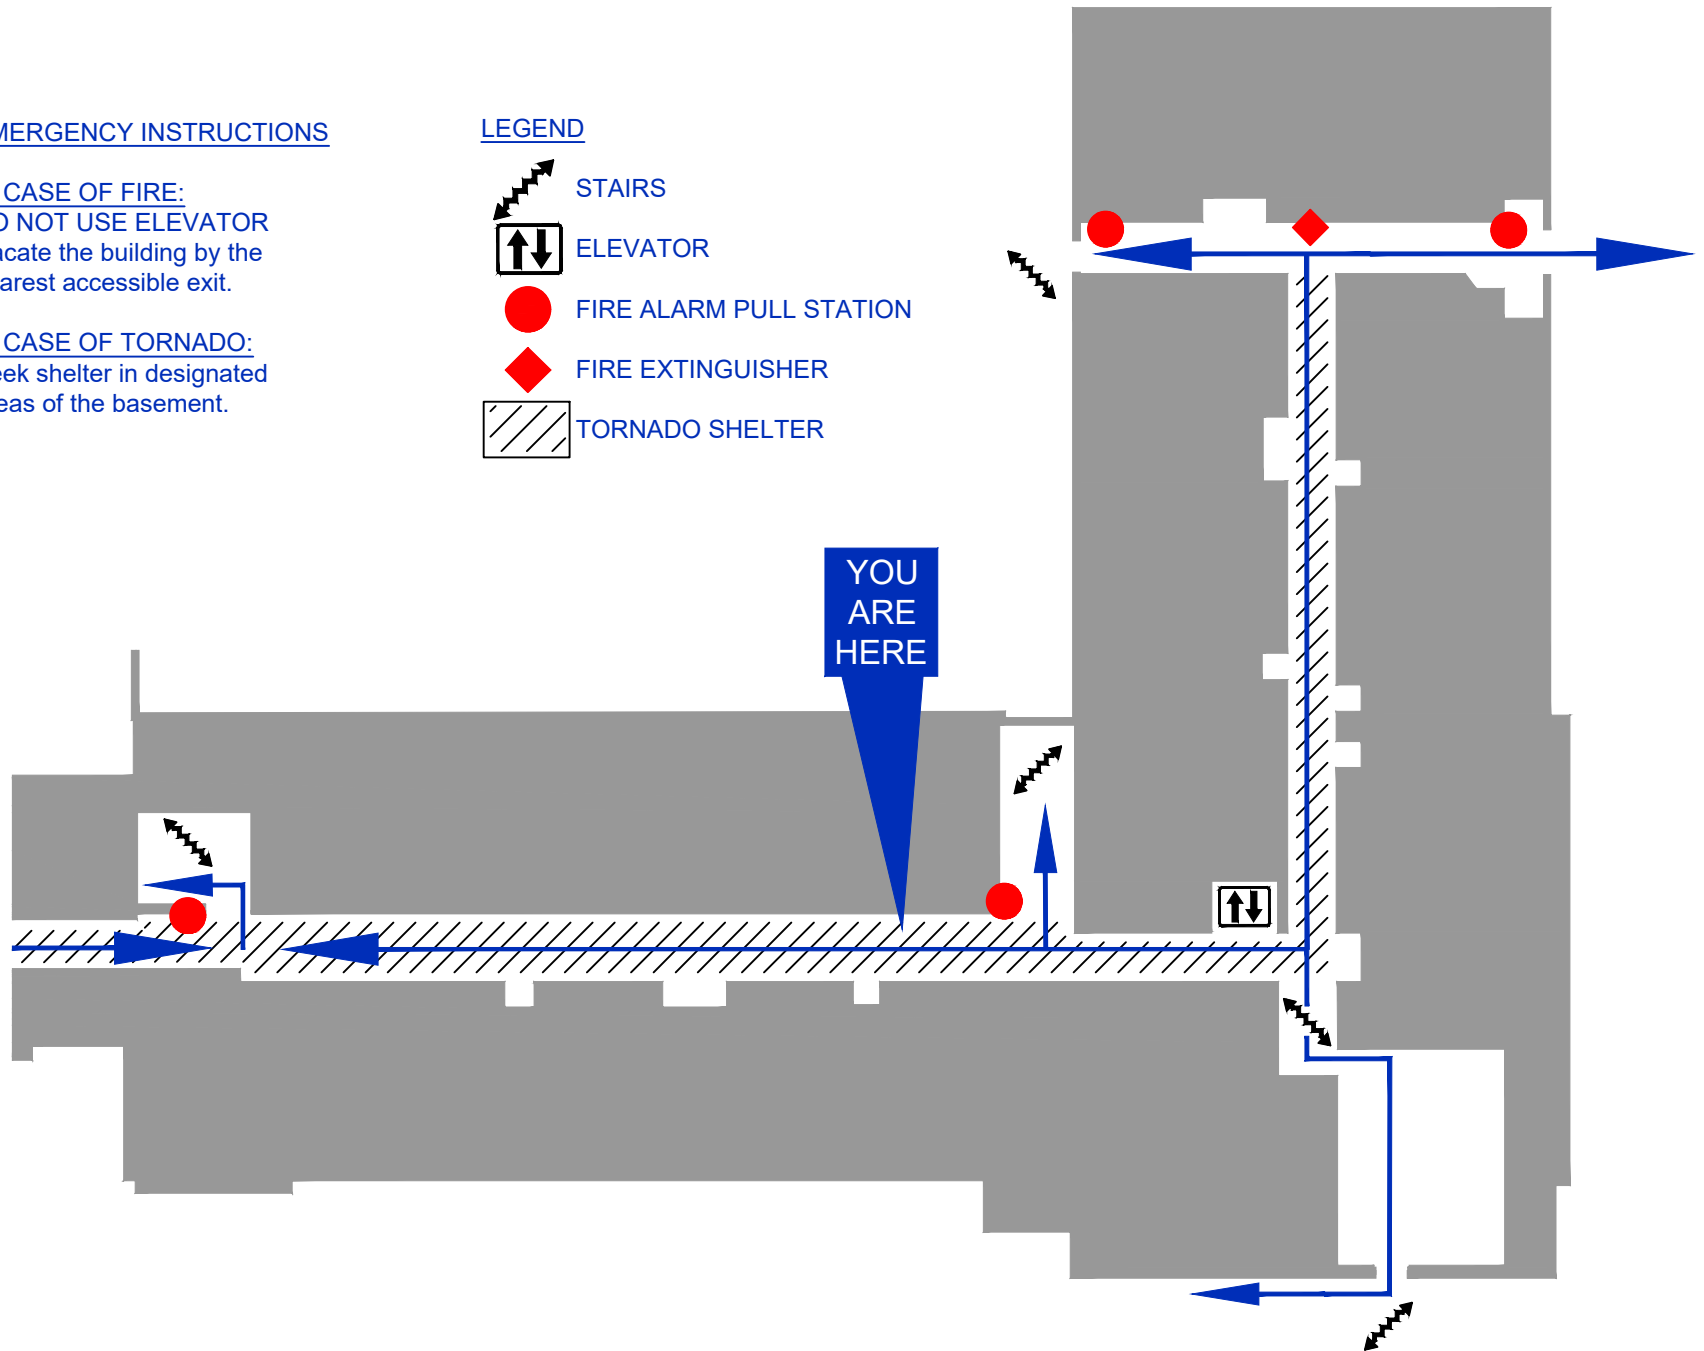

EMERGENCY ESCAPE PLAN

EMERGENCY INSTRUCTIONS

IN CASE OF FIRE:
DO NOT USE ELEVATOR
Vacate the building by the nearest accessible exit.

IN CASE OF TORNADO:
Seek shelter in designated areas of the basement.

LEGEND

- STAIRS
- ELEVATOR
- FIRE ALARM PULL STATION
- FIRE EXTINGUISHER
- TORNADO SHELTER

SCARBOROUGH HALL BASEMENT