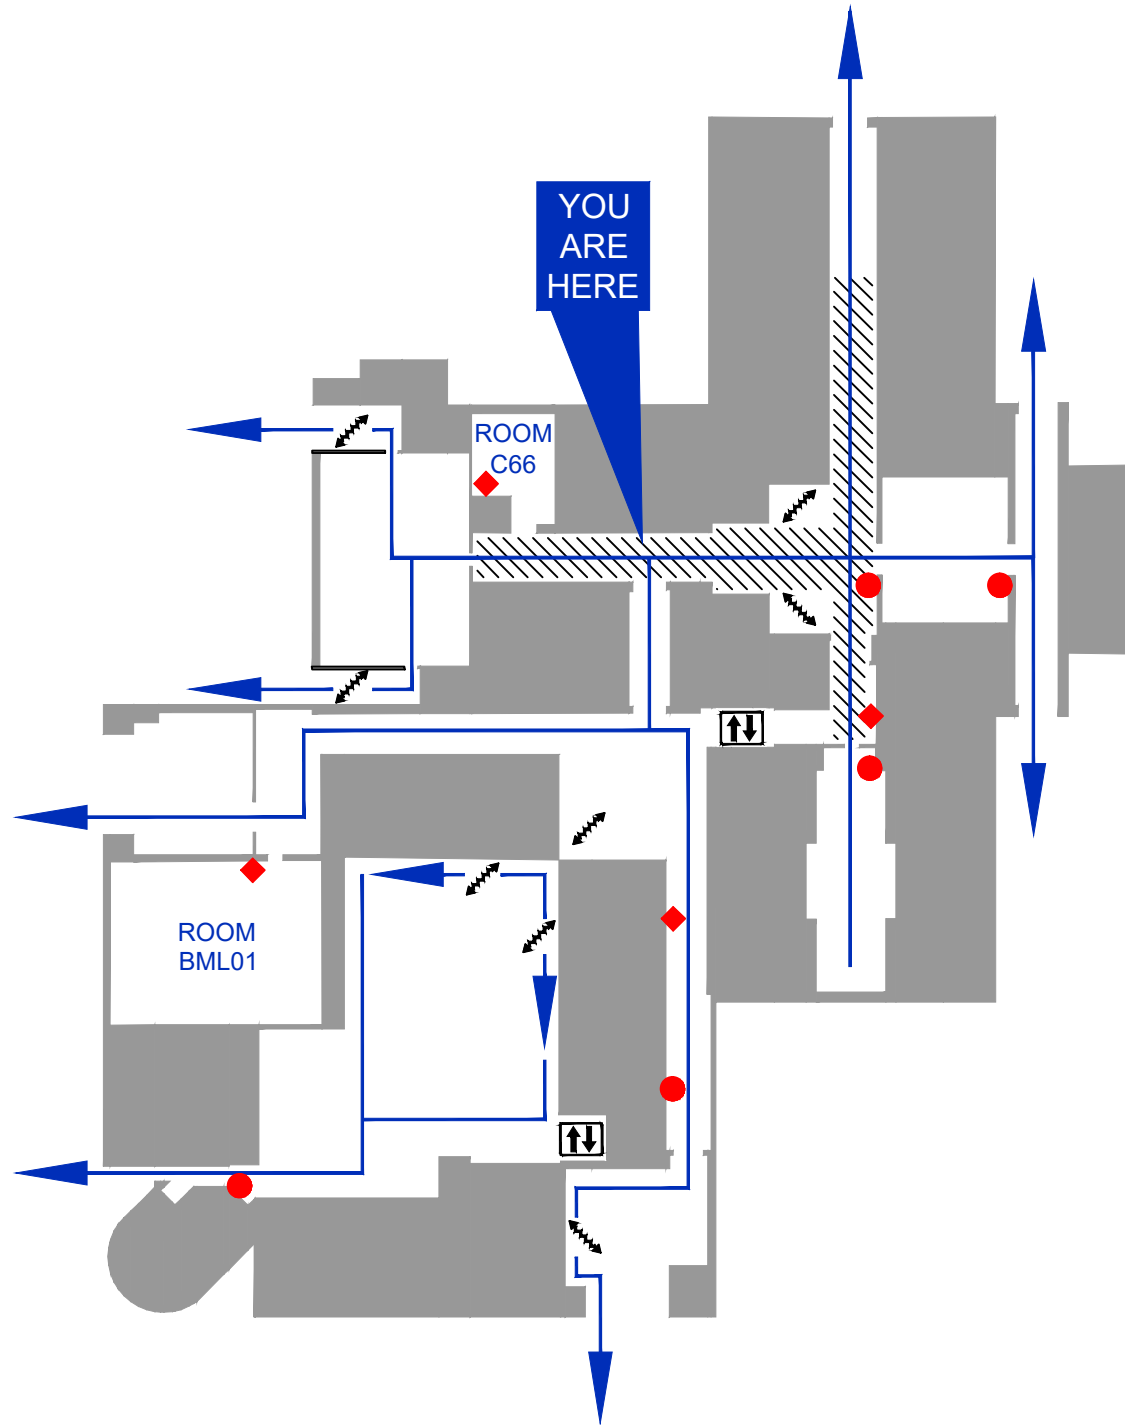

LEGEND

-  STAIRS
-  ELEVATOR
-  FIRE ALARM PULL STATION
-  FIRE EXTINGUISHER
-  TORNADO SHELTER

BARNARD HALL BASEMENT

EMERGENCY ESCAPE PLAN

EMERGENCY INSTRUCTIONS

IN CASE OF FIRE:
DO NOT USE ELEVATOR
Vacate the building by the nearest accessible exit.

IN CASE OF TORNADO:
Seek shelter in designated areas of the basement.

LEGEND

-  STAIRS
-  ELEVATOR
-  FIRE ALARM PULL STATION
-  FIRE EXTINGUISHER
-  TORNADO SHELTER

COWDEN HALL/BOWLD MUSIC LIBRARY GROUND LEVEL

EMERGENCY ESCAPE PLAN

EMERGENCY INSTRUCTIONS

IN CASE OF FIRE:
DO NOT USE ELEVATOR
Vacate the building by the nearest accessible exit.

IN CASE OF TORNADO:
Seek shelter in designated areas of the basement.