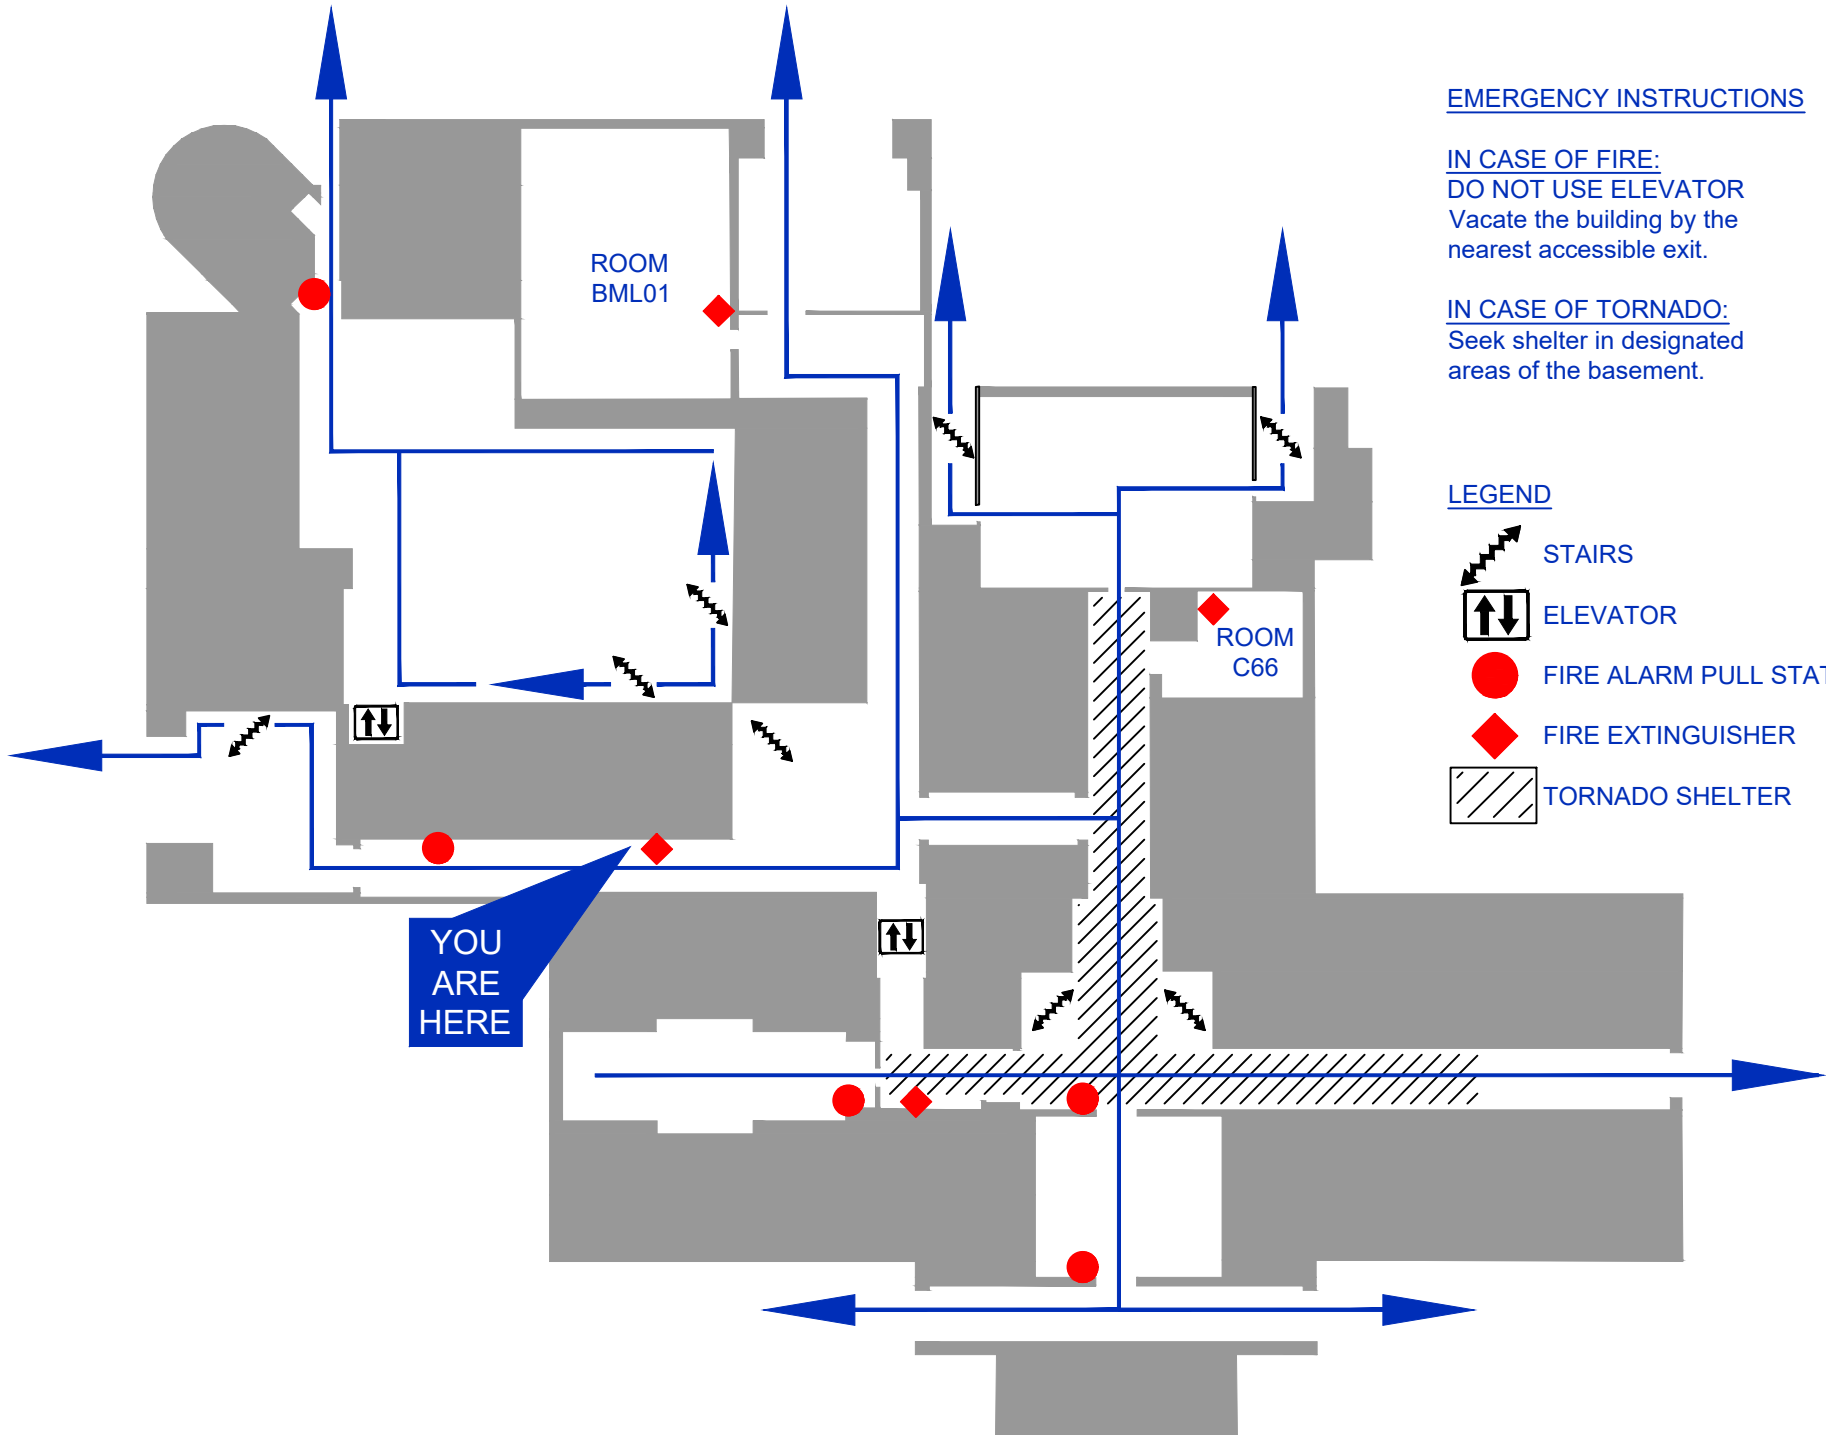

EMERGENCY ESCAPE PLAN

EMERGENCY INSTRUCTIONS

IN CASE OF FIRE:
DO NOT USE ELEVATOR
Vacate the building by the nearest accessible exit.

IN CASE OF TORNADO:
Seek shelter in designated areas of the basement.

LEGEND

-  STAIRS
-  ELEVATOR
-  FIRE ALARM PULL STATION
-  FIRE EXTINGUISHER
-  TORNADO SHELTER

BARNARD HALL BASEMENT

EMERGENCY ESCAPE PLAN

EMERGENCY INSTRUCTIONS

IN CASE OF FIRE:
DO NOT USE ELEVATOR
Vacate the building by the nearest accessible exit.

IN CASE OF TORNADO:
Seek shelter in designated areas of the basement.

LEGEND

-  STAIRS
-  ELEVATOR
-  FIRE ALARM PULL STATION
-  FIRE EXTINGUISHER
-  TORNADO SHELTER

COWDEN HALL/BOWLD MUSIC LIBRARY GROUND LEVEL